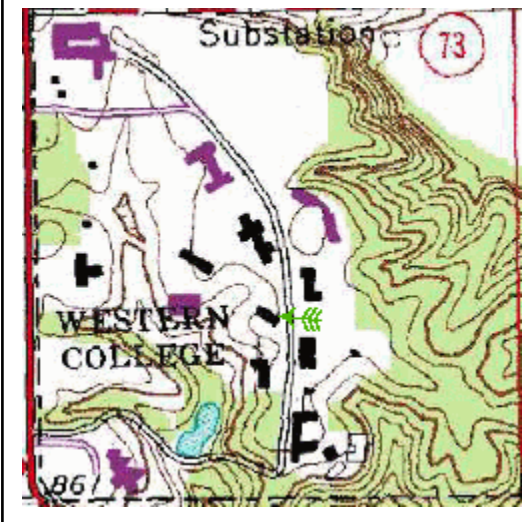

OHIO HISTORIC INVENTORY

RPR Number:

Form containing fields for identification (1-5), location (6-7), classification (10-11), description (13-15), and detailed features (17-34). Includes vertical labels on the right: 4-01 BUT-0003, Butler, McKee Hall, and 6. Specific Address or Location 600 Western College Drive.

1. No. **BUT-00034-01** REV

4. Present Name(s) **McKee Hall**

2. County **Butler**

5. Historic or Other Name(s) **New Hall**

8. Site Plan with North Arrow

54. Farmstead Plan :

Door Selection:  
**Single off center**

Door Position:  
**Recessed**

Orientation:  
**Gable end axis**

Symmetry:  
**Bilateral asymmetry**

Report Associated With Project:

NADB #:

1. No. **BUT-00034-01** REV

4. Present Name(s) **McKee Hall**

2. County **Butler**