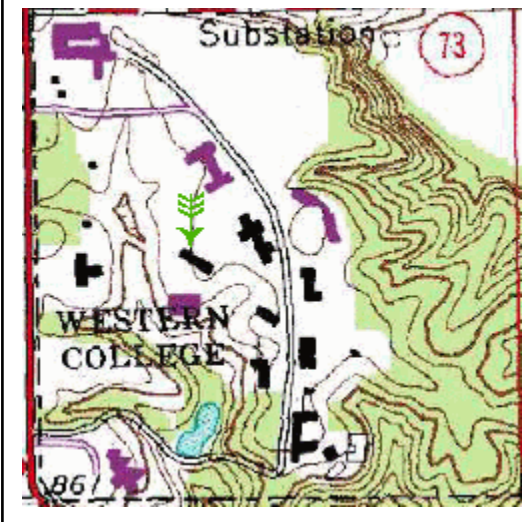

OHIO HISTORIC INVENTORY

RPR Number:

Form containing fields for identification (1-5), location (6), design sources (19a-20), plan shape (35), and detailed description (42-45). Includes vertical labels on the right: 5-01, 2. County Butler, 4. Present or Historic Name(s) Mary Lyon Hall, 6. Specific Address or Location 500 Western College Drive.

1. No. **BUT-00035-01** REV

4. Present Name(s) **Mary Lyon Hall**

2. County **Butler**

5. Historic or Other Name(s) **Mary Lyon Hall**

8. Site Plan with North Arrow

54. Farmstead Plan :

Door Selection:
Single centered

Door Position:
Flush

Orientation:
Lateral axis with multiple smaller lateral extension

Symmetry:
Bilateral symmetry

Report Associated With Project:

NADB #:

1. No. **BUT-00035-01** REV

4. Present Name(s) **Mary Lyon Hall**