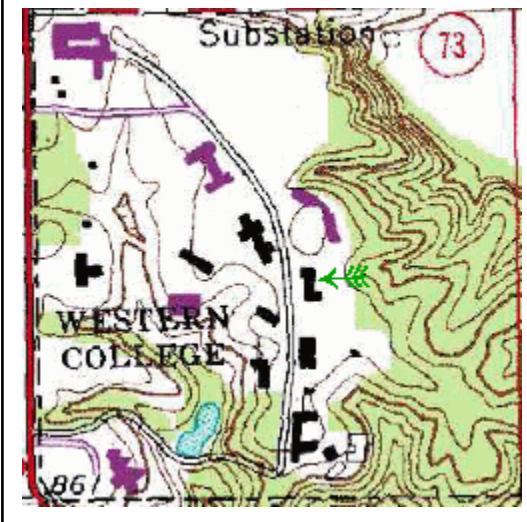

OHIO HISTORIC INVENTORY

RPR Number:

Form containing fields for: 1. No. BUT-00037-01 REV, 4. Present Name(s) Boyd Hall and Belk Greenhouse, 2. County Butler, 5. Historic or Other Name(s) Science Hall, Boyd Science Hall, 6. Specific Address or Location 551 Western College Drive, 19a. Design Sources, 35. Plan Shape Irregular, 17b. Substantial alteration/addition, 37. Window Type(s) 1 over 1, 38. Building Dimensions, 39. Endangered? NO, 40. Chimney Placement Off center within ridge line, 41. Distance from & Frontage on Road, 51. Condition of Property: Excellent, 52. Historic Outbuildings & Dependencies Structure Type, 53. Affiliated Inventory Numbers: Historic (OHI) Archaeological (OAI), 42. Further Description of Important Interior and Exterior Features, 43. History and Significance, 44. Description of Environment and Outbuildings, 45. Sources of Information.

BUT-0003
7-01

Butler
2. County

Boyd Hall and Belk Greenhouse
4. Present or Historic Name(s)

551 Western College Drive
6. Specific Address or Location

1. No. **BUT-00037-01** REV

4. Present Name(s) **Boyd Hall and Belk Greenhouse**

2. County **Butler**

5. Historic or Other Name(s) **Science Hall, Boyd Science Hall**

8. Site Plan with North Arrow

54. Farmstead Plan :

Door Selection:
Single off center

Door Position:
Flush

Orientation:
Lateral axis