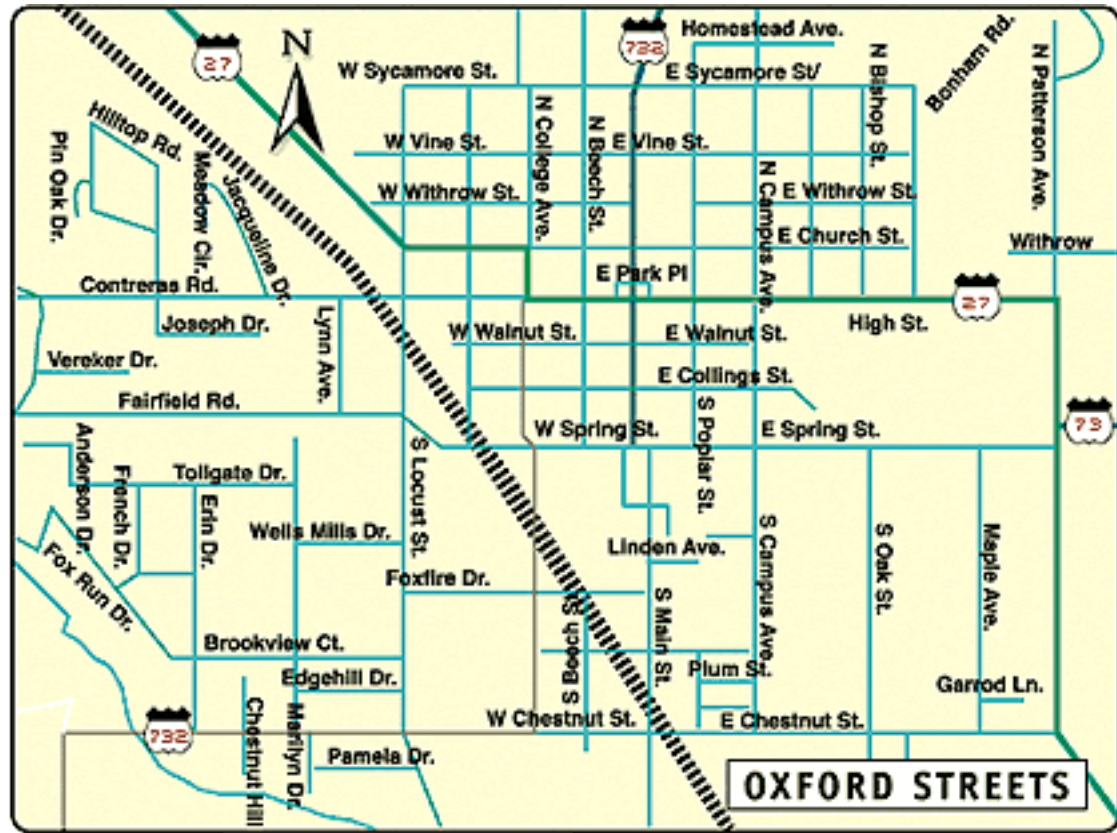

Types of Buildings	
	Academic
	Administrative
	Athletic
	Cultural
	Residential

Directions to Oxford

State Route 27 and State Route 73 are the main highways to Oxford.

From the northeast:

I-70 to State Route 127 south to State Route 73 west

From the northwest:

I-70 to State Route 27 south

From the south:

I-275 to State Route 27 north

From the southwest:

I-74 to I-275 north/east to State Route 27 north

From the east and north:

I-75 to State Route 73 west
I-70 to State Route 127 south
to 73 west

Driving times to Oxford

Atlanta 9 hrs.
Buffalo 8 hrs.
Chicago 5.5 hrs.
Cleveland 5 hrs.
Columbus 2.5 hrs.
Detroit 5 hrs.
Nashville 6 hrs.
New York City 13 hrs.
Pittsburgh 6 hrs.
St. Louis 7 hrs.
Washington, D.C. 9 hrs.